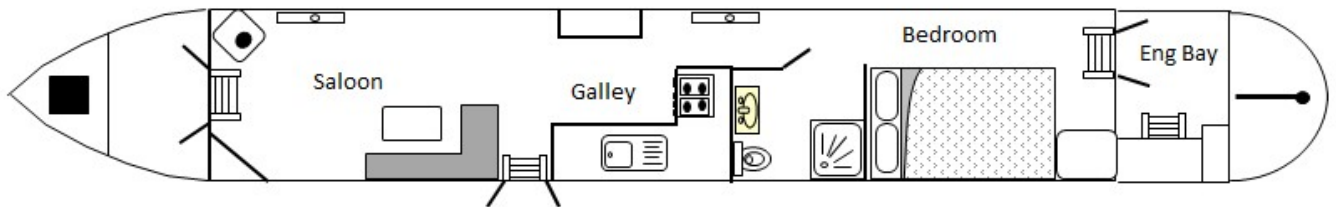

### Additional information

Safe, JSM unit, all instructions how to use /change lock number.

Scan the QR code to view online

Overall length	55 feet
Beam	6 feet 10 inches
Draft	2 feet 6 inches
Headroom	--
No. of berths	4
Style of stern	Traditional
BSS certificate expiry	22nd December 2023
Built	In 1994 by Mel Davis
Fitout	
Base	Steel 10mm
Hull	Steel 6mm
Cabin	Steel
Engine	Perkins m6 42
Gearbox	PRM