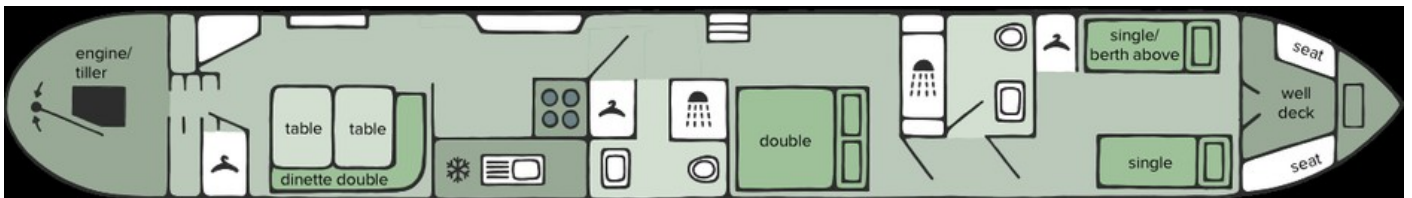

To book a viewing, please contact Alvechurch Marina on 0121 445 1133. Viewing times will be limited to changeover days and subject to hire periods.

Scan the QR code to view online

Overall length	66 feet
Beam	6 feet 10 inches
Draft	2 feet 2 inches
Headroom	--
No. of berths	7
Style of stern	Cruiser
BSS certificate expiry	17th February 2024
Built	In 2007 by ABC Leisure Group
Fitout	In 2007 by ABC Leisure Group
Base	Steel 10mm
Hull	Steel 6mm
Cabin	Steel 4mm
Engine	Isuzu 42
Gearbox	PRM 150 D2