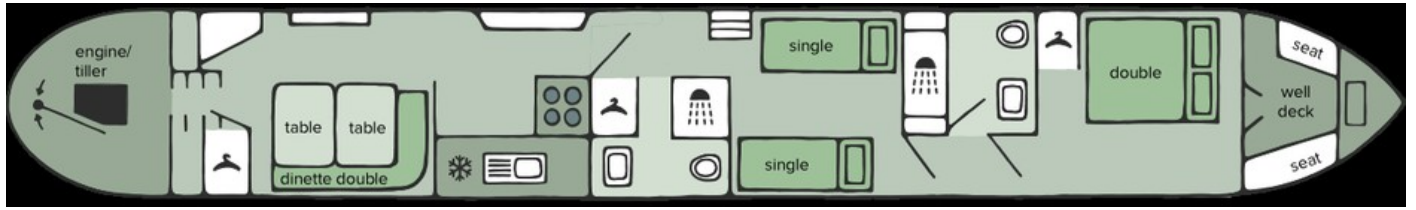

Steps lead up to double doors opening onto the bow of the boat where there are bench seats either side.

Photographs are coming soon, but in the meantime the virtual tour shows a typical interior of the Alvechurch Eagle class boat.

Scan the QR code to view online

Overall length	66 feet
Beam	6 feet 10 inches
Draft	2 feet 2 inches
Headroom	--
No. of berths	7
Style of stern	Cruiser
BSS certificate expiry	9th February 2024
Built	In 2008 by ABC Leisure Group
Fitout	In 2008 by ABC Leisure Group
Base	Steel 10mm
Hull	Steel 6mm
Cabin	Steel 4mm
Engine	Isuzu 42
Gearbox	Newage PRM 150