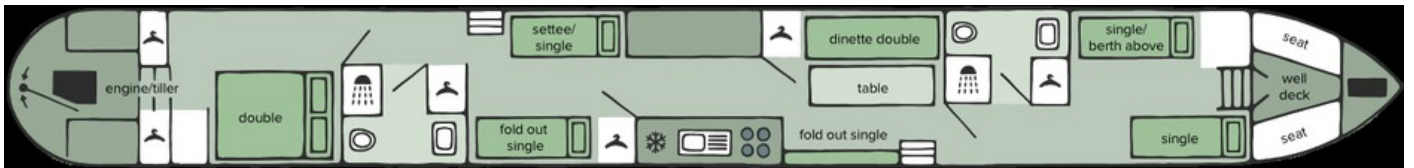

Entering through the cruiser stern is the first bedroom cabin. This offers flexible bedding, which can be configured as two singles or one double berth. There is also an optional fold-down high level single bunk bed.

To book a viewing, please contact Anderton Marina on 01606 79642. Viewing times will be limited to changeover days and subject to hire periods.

Scan the QR code to view online

Overall length	70 feet
Beam	6 feet 10 inches
Draft	--
Headroom	--
No. of berths	10
Style of stern	Cruiser
BSS certificate expiry	6th January 2023
Built	In 2007 by ABC Leisure Group Ltd
Fitout	In 2007 by ABC Leisure Group
Base	Steel 10mm
Hull	Steel 6mm
Cabin	Steel 5mm
Engine	Isuzu 42
Gearbox	Newage PRM150