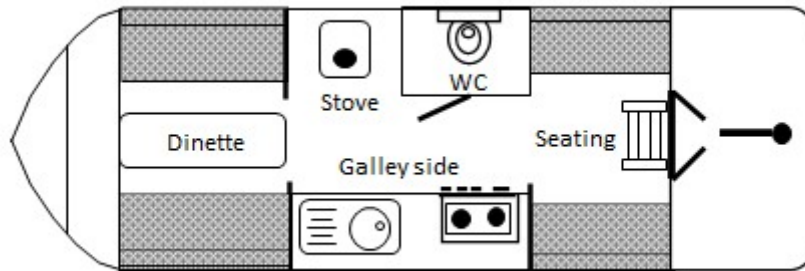

Please contact Goytre Wharf to arrange a viewing 01873 880516.

Scan the QR code to view online

Overall length	23 feet
Beam	--
Draft	--
Headroom	--
No. of berths	4
Style of stern	Cruiser
BSS certificate expiry	12th July 2027
Built	In 1990 by Springer Narrowboats
Fitout	Springer
Base	Steel
Hull	Steel 3mm
Cabin	Steel
Engine	Tohatsu Outboard 8HP
Gearbox	--