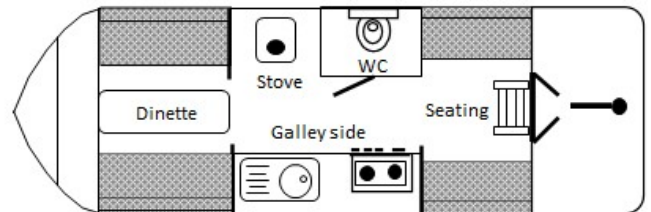

Little Owl

Goytre Wharf

£15,000

A 23ft 1990 Springer 4 berth cruiser stern narrowboat.

Little Owl is a unique cruiser narrowboat with a bright blue exterior and a funky interior.

This 23ft narrowboat can sleep 4 crew and is packed with lots of facilities.

She has an open plan layout which consists of 2 seating areas at each end of the boat which can convert into a double bed and 2 single beds.

The Galley area separates the 2 living spaces/bedrooms and includes a 2 burner hob with a kettle, a sink, a cooker, portable cooler and some storage space. Opposite the galley is a bathroom area with a porta potti and a sink.

Little Owl has an outboard engine and a Potbelly wood burning stove.

Little Owl has a good sized cratch cover to protect you and the Captain from any elements whilst cruising or stationery.

A Boat Safety Certificate is valid till July 2027.

Please contact Goytre Wharf to arrange a viewing 01873 880516.

Scan the QR code to view online

Overall length	23 feet
Beam	--
Draft	--
Headroom	--
No. of berths	4
Style of stern	Cruiser
BSS certificate expiry	12th July 2027
Built	In 1990 by Springer Narrowboats
Fitout	Springer
Base	Steel
Hull	Steel 3mm
Cabin	Steel
Engine	Tohatsu Outboard 8HP
Gearbox	--