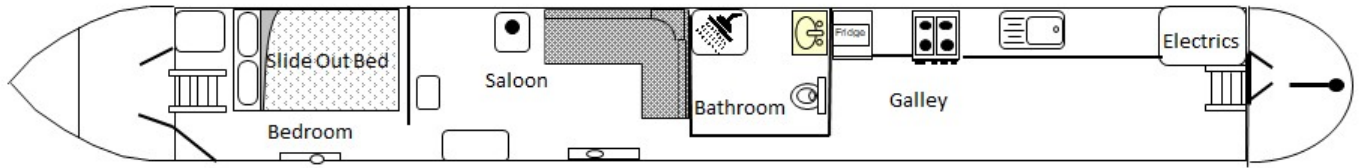

Additional information

Galvanic System installed.

New Water Pump Fitted

Scan the QR code to view online

Overall length	60 feet
Beam	6 feet 10 inches
Draft	--
Headroom	6 feet
No. of berths	4
Style of stern	Cruiser
BSS certificate expiry	23rd April 2025
Built	Charter Boat Company Construction Ltd
Fitout	
Base	Steel 10mm
Hull	Steel 6mm
Cabin	Steel
Engine	Beta Marine B43
Gearbox	PRM