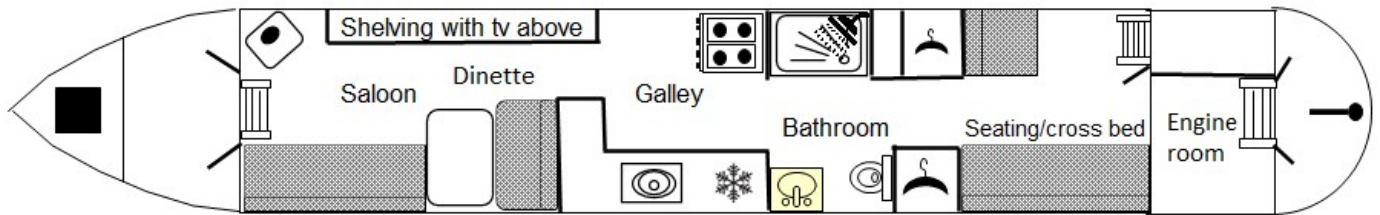

General

General

Name	North Star
BW index number	78396
Safety certificate	YES
BSS certificate expiry	1st October 2025
BSS certificate number	BSSER-421690/21
Built	In 1980 by R&D Fabrications
Location	Blackwater Meadow Marina
Price	£42,000

Berths

No. of Berths	5
Double beds	--
Double beds (temp)	2
Single beds	0
Single beds (temp)	3

Size

Overall length	48 feet
Overall beam	6 feet 10 inches
Overall draft	2 feet 4 inches
Style of stern	Traditional

Structure

Manufacturer

Manufacturer	R&D Fabrications
Hull ID No.	--
Build date	1980

Original steel thickness

Base	--
Hull	--
Cabin	--

Anodes

Fitted	YES
Date fitted	2021
Size	--
No. of anodes	4

Material

Base	Steel
Hull	Steel
Cabin side	Steel
Roof	Steel

Hull blacking

Last hull blacking	2021/04
Where	Ellesmere