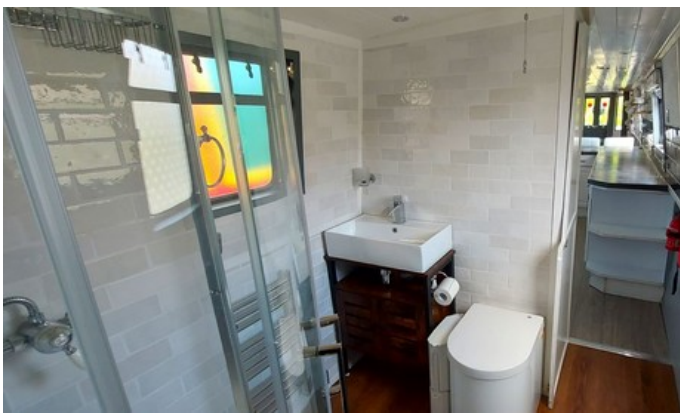

General

General

Name	Yin Yang
BW index number	45601
Safety certificate	YES
BSS certificate expiry	15th November 2026
BSS certificate number	BSSER-446957/22
Built	In 1990 by Terry Babcock
Location	Hilperton Marina
Price	£54,950

Berths

No. of Berths	4
Double beds	1
Double beds (temp)	1
Single beds	--
Single beds (temp)	2

Size

Overall length	60 feet
Overall beam	6 feet 10 inches
Overall draft	2 feet 9 inches
Style of stern	Traditional

Structure

Manufacturer

Manufacturer	Terry Babcock
Hull ID No.	--
Build date	1990

Original steel thickness

Base	--
Hull	--
Cabin	--

Anodes

Fitted	YES
Date fitted	2023
Size	--
No. of anodes	6

Material

Base	Steel
Hull	Steel
Cabin side	Steel
Roof	Steel

Hull blacking

Last hull blacking	2024-06
Where	Hilperton Marina