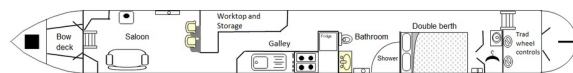

The front deck has padded seating on ether side and the gas locker.

To make an enquiry or arrange to view, please contact Hilperton Marina on 01225 765243.

Scan the QR code to view online

<b>Overall length</b>	60 feet
<b>Beam</b>	6 feet 10 inches
<b>Draft</b>	2 feet 9 inches
<b>Headroom</b>	6 feet 1 inches
<b>No. of berths</b>	4
<b>Style of stern</b>	Traditional
<b>BSS certificate expiry</b>	15th November 2026
<b>Built</b>	In 1990 by Terry Babcock
<b>Fitout</b>	In 1990 by Terry Babcock
<b>Base</b>	Steel
<b>Hull</b>	Steel
<b>Cabin</b>	Steel
<b>Engine</b>	BMC 1.8
<b>Gearbox</b>	--