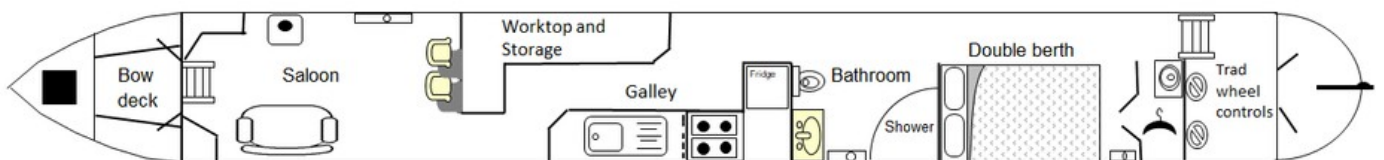

The front deck has padded seating on ether side and the gas locker.

To make an enquiry or arrange to view, please contact Hilperton Marina on 01225 765243.

Scan the QR code to view online

<b>Overall length</b>	60 feet
<b>Beam</b>	6 feet 10 inches
<b>Draft</b>	2 feet 9 inches
<b>Headroom</b>	6 feet 1 inches
<b>No. of berths</b>	4
<b>Style of stern</b>	Traditional
<b>BSS certificate expiry</b>	15th November 2026
<b>Built</b>	In 1990 by Terry Babcock
<b>Fitout</b>	In 1990 by Terry Babcock
<b>Base</b>	Steel
<b>Hull</b>	Steel
<b>Cabin</b>	Steel
<b>Engine</b>	BMC 1.8
<b>Gearbox</b>	--